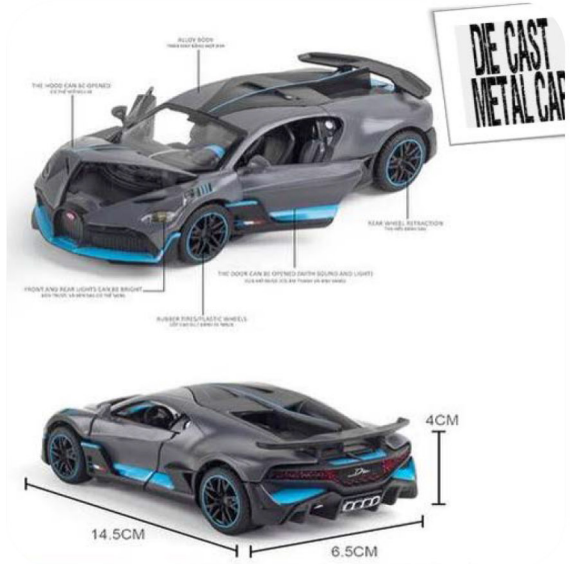

**Box Info:**

- 36pcs**
- 17/318kg**
- 55\*41.5\*54cm**
- 3dozen in master carton**
- 6pcs In Display Box**
- Style&Colors are subject to change**

**Car Info:**

Scale

1/24

517g

+6

Zinc alloy.ABS.GPPS.PVC

0/1643775

**Box Info:**

48pcs

28kg

77.5\*50.5\*42cm

4dozen in master carton

6pcs In Display Box

Style&Colors are subject to change

**Car Info:**

**Scale**

1/32

372.5g

+6

Zinc alloy.ABS.GPPS.PVC

0/1044225

**Box Info:**

48pcs

22/980kg

52.5\*39\*51cm

4dozen in master carton

8pcs In Display Box

Style&Colors are subject to change

**CA-2601-4**

**Car Info:**