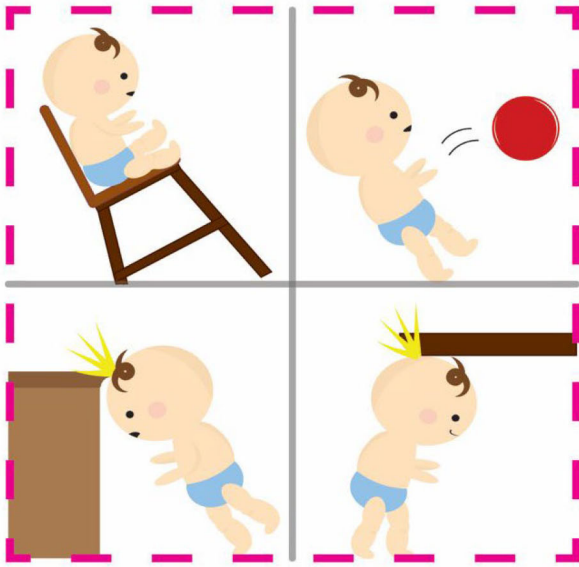

BS-9301

BABY SAFETY HELMET

Give your baby more head protection.

BABY HELMET

This product easily solves the concern of parents. Of course, it will be tiring for the child for long hours, but it completely ensures the safety of the children for certain hours when the parents are involved in household chores.

Prevent or Reduce the Baby's head injuries.

Features:

- The top of the hat is made of anti-sweat fabric and has 4 air exchange outlets
- The size of the hat is adjustable*Head circumference size (47-55 cm)
- Super lightweight (60 gr)
- *Suitable for ages 0-3